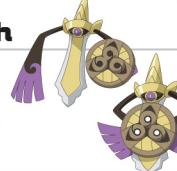

KALOS

Aegislash

TYPE STEEL - GHOST
TRAINER Wikstrom ★★
HEIGHT 5'07" (1.7 m)
WEIGHT 116.8 lbs (53.0 kg)
EVOLUTION
HONEDGE > DOUBLADE > AEGISLASH